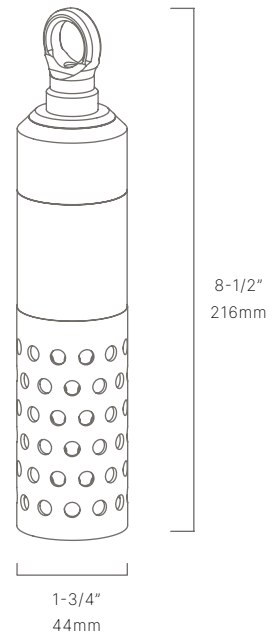

- Cree LED™ XLAMP® High Density (XHP)
- Thermally Integrated® w/ Copper Core Technology®
- Interchangeable optics from 25° to 60°
- Ideal for trees, patios and architectural features

CONFIGURATOR:

HPD110344	LED	FINISH
	____	____
( ) = Most common configuration	(2704) 2700K 4W (2706) 2700K 6W (3004) 3000K 4W (3006) 3000K 6W	(NAT) Natural Brass (BLP) Bronze Living Patina (BLPX) Extra Dark BLP (NI) Nickel PVD

AVAILABLE FINISHES:

FIXTURE DIMENSIONS	L8-1/2" x D1-3/4"
LIGHT SOURCE	Included LM11 LED Module
COLOR TEMPERATURES	2700K, 3000K
WATTAGES	6W, 8W, 12W
CRI (RA)	80 CRI
VOLTAGE	12V
DELIVERED LUMENS	345lm (3000K)
DIMMABLE	Yes, Dim to <10% via Transformer
DRIVER	Yes, 12V Integral Constant Current
TRANSFORMER	12V AC/DC (Supplied by others)
MOUNT	Included Safety Cable & 1/2" NPS Ring
ACCESSORIES	Yes, Not Included
OPTICS	Yes, Included 15°, 25°, 40° & 60°
FINISH	Included Natural Brass
MATERIAL	Brass
WIRE LENGTH	24"
LOCATION	Exterior Wet
CERTIFICATIONS	UL, IP66, IP67, Dark Sky

*For complete warranty terms, please visit: www.auroralight.com/warranty/

P. 760.931.2910

O. 2742 Loker Ave. W Carlsbad CA 92010

W. www.auroralight.com

1-3/4"
44mm

MADE IN USA
WITH DOMESTIC & IMPORTED MATERIALS